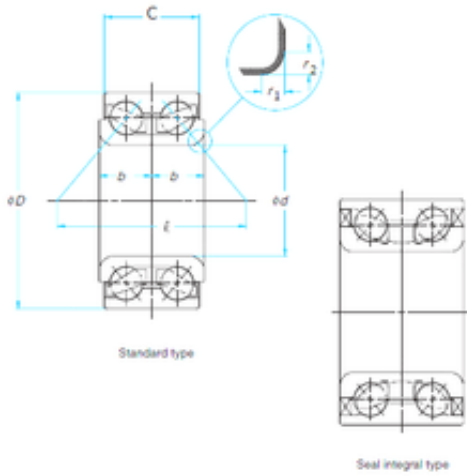

BEARING OF AMERICA CORP.

42 mm x 75 mm x 37 mm SKF BA2B633457
angular contact ball bearings

Bearing No. BA2B633457

Size	42x75x37 mm
Bore Diameter	42 mm
Outer Diameter	75 mm
Width	37 mm
d	42 mm
D	75 mm
B	37 mm

BA2B633457 Bearing 2D drawings and 3D CAD models