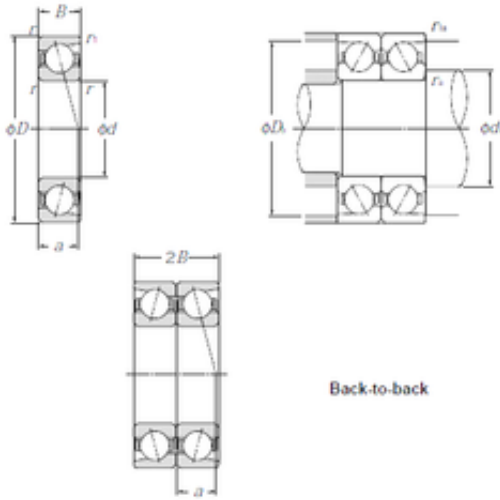

BEARING OF AMERICA CORP.

15 mm x 35 mm x 11 mm CYSD 7202DB
angular contact ball bearings

Bearing No. 7202DB

Size	15x35x11 mm
Bore Diameter	15 mm
Outer Diameter	35 mm
Width	11 mm
d	15 mm
D	35 mm
B	11 mm
C	11 mm
Angle (°)	25 °
r min.	0,6 mm
2B	22 mm
Weight	0,092 Kg
Basic dynamic load rating (C)	14,7 kN
Basic static load rating (C0)	9,4 kN
(Grease) Lubrication Speed	17000 r/min

7202DB Bearing 2D drawings and 3D CAD models