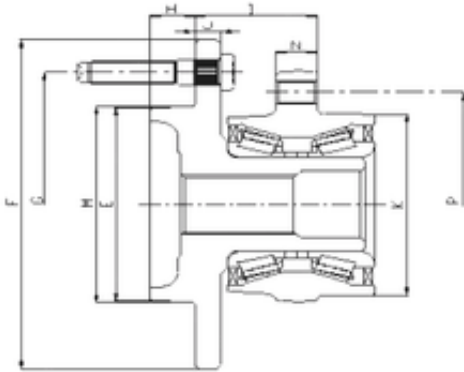

BEARING OF AMERICA CORP.

ILJIN IJ223060 angular contact ball bearings

Bearing No. IJ223060

P	140 mm
I	54,4 mm
E	104,2 mm
F	203,2 mm
G	170 mm
H	67,1 mm
J	12,9 mm
K	113,8 mm
M	128,9 mm
N	18,3 mm
1	Wheel Bearing

IJ223060 Bearing 2D drawings and 3D CAD models