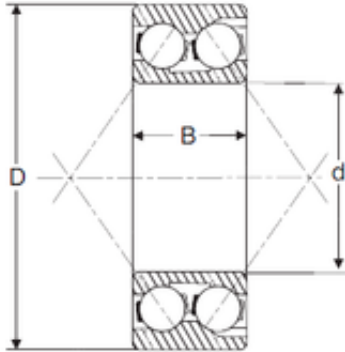

BEARING OF AMERICA CORP.

35 mm x 100 mm x 44,15 mm SIGMA 5407
angular contact ball bearings

Bearing No. 5407

Size	35x100x44.15 mm
Bore Diameter	35 mm
Outer Diameter	100 mm
Width	44,15 mm
d	35 mm
D	100 mm
B	44,15 mm
C	44,15 mm

5407 Bearing 2D drawings and 3D CAD models