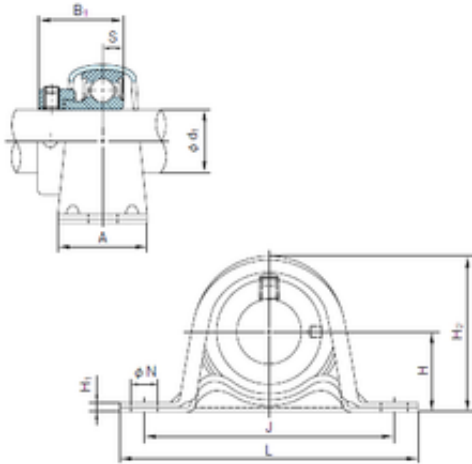

BEARING OF AMERICA CORP.

NACHI UCFX10 bearing units

Bearing No. UCFX10

Bore Diameter	50 mm
d1	50 mm
A0	59.4 mm
A	44 mm
A1	20 mm
B	55.6 mm
J	130 mm
L	162 mm
N	19 mm
S	22.2 mm
Bolt (G)	M16
A2	26 mm

UCFX10 Bearing 2D drawings and 3D CAD models