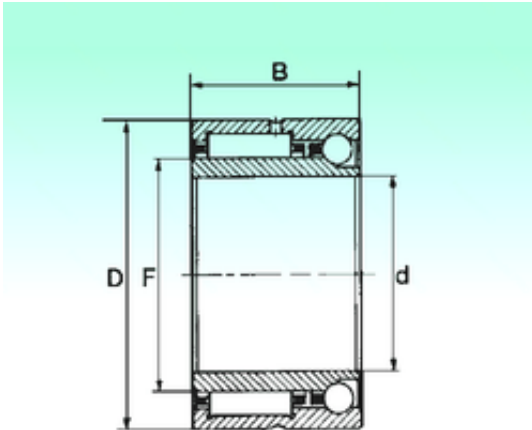

BEARING OF AMERICA CORP.

22 mm x 39 mm x 23 mm NBS NKIA 59/22
complex bearings

Bearing No. NKIA 59/22

Size	22x39x23 mm
Bore Diameter	22 mm
Outer Diameter	39 mm
Width	23 mm
d	22 mm
F	28 mm
D	39 mm
B	23 mm
C	23 mm
Weight	0,118 Kg
Dynamic load rating radial (C)	21,66 kN
Dynamic load rating axial (C)	4,038 kN
Static load rating radial (C0)	28 kN
Static load rating axial (C0)	5,32 kN

NKIA 59/22 Bearing 2D drawings and 3D CAD models