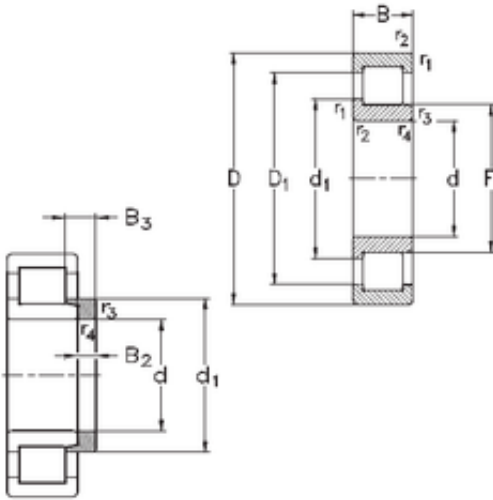

## BEARING OF AMERICA CORP.

130 mm x 230 mm x 64 mm NKE NJ2226-E-  
MPA+HJ2226-E cylindrical roller bearings

Bearing No. NJ2226-E-MPA+HJ2226-E

NJ2226-E-MPA+HJ2226-E Bearing 2D drawings and  
3D CAD models

Size	130x230x64 mm
Bore Diameter	130 mm
Outer Diameter	230 mm
Width	64 mm
d	130 mm
F	153,5 mm
D	230 mm
B	64 mm
C	64 mm
d1	164,2 mm
r1 min.	3 mm
r2 min.	3 mm
r3 min.	3 mm
r4 min.	3 mm
B2	11 mm
B3	21 mm
D1	202,6 mm
S	5,2 mm
Weight	3400 Kg
Weight	11,35 Kg
Basic dynamic load rating (C)	591 kN