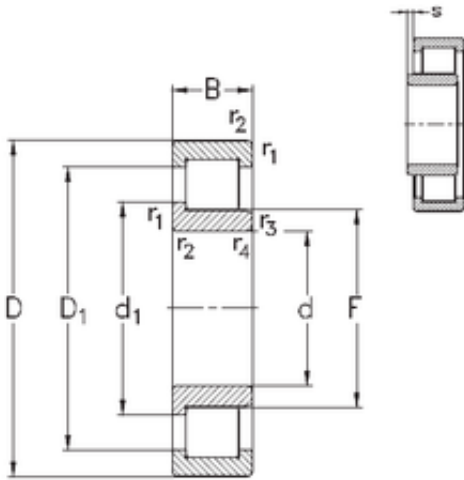

## 40 mm x 90 mm x 33 mm NKE NJ2308-E-TVP3 cylindrical roller bearings

Bearing No. NJ2308-E-TVP3

NJ2308-E-TVP3 Bearing 2D drawings and 3D CAD models

Size	40x90x33 mm
Bore Diameter	40 mm
Outer Diameter	90 mm
Width	33 mm
d	40 mm
F	52 mm
D	90 mm
B	33 mm
C	33 mm
r1 min.	1,5 mm
r2 min.	1,5 mm
r3 min.	1,5 mm
r4 min.	1,5 mm
Weight	0,95 Kg
Basic dynamic load rating (C)	134 kN
Basic static load rating (C0)	127 kN