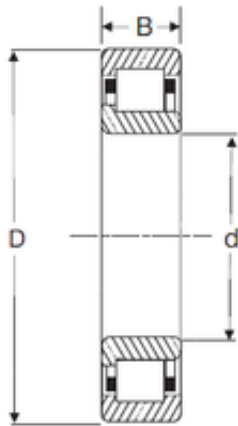

BEARING OF AMERICA CORP.

120 mm x 215 mm x 58 mm SIGMA NJ 2224
cylindrical roller bearings

Bearing No. NJ 2224

Size	120x215x58 mm
Bore Diameter	120 mm
Outer Diameter	215 mm
Width	58 mm
d	120 mm
D	215 mm
B	58 mm
C	58 mm

NJ 2224 Bearing 2D drawings and 3D CAD models