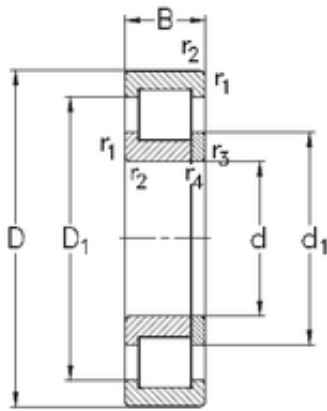

BEARING OF AMERICA CORP.

150 mm x 320 mm x 108 mm NKE NUP2330-E-MA6 cylindrical roller bearings

Bearing No. NUP2330-E-MA6

Size	150x320x108 mm
Bore Diameter	150 mm
Outer Diameter	320 mm
Width	108 mm
d	150 mm
F	193 mm
D	320 mm
B	108 mm
C	108 mm
r1 min.	4 mm
r2 min.	4 mm
r3 min.	4 mm
r4 min.	4 mm
Weight	44,8 Kg
Basic dynamic load rating (C)	1300 kN
Basic static load rating (C0)	1608 kN

NUP2330-E-MA6 Bearing 2D drawings and 3D CAD models