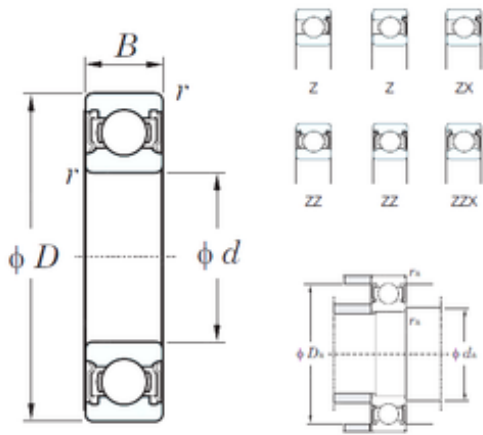

# BEARING OF AMERICA CORP.

105 mm x 145 mm x 20 mm KOYO 6921-1Z  
deep groove ball bearings

Bearing No. 6921-1Z

Size	105x145x20 mm
Bore Diameter	105 mm
Outer Diameter	145 mm
Width	20 mm
d	105 mm
D	145 mm
B	20 mm
C	20 mm
r min.	1,1 mm
da min.	111,5 mm
da max	115 mm
Da max.	138,5 mm
ra max.	1 mm
Weight	1 Kg
Basic dynamic load rating (C)	46,5 kN
Basic static load rating (C0)	44,8 kN
(Grease) Lubrication Speed	4300 r/min
(Oil) Lubrication Speed	5100 r/min

6921-1Z Bearing 2D drawings and 3D CAD models